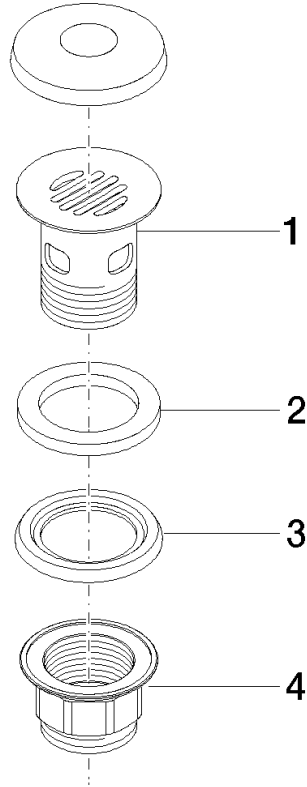

10 105 970

Fits: IMO, LULU, MADISON, MEM, TARA,
CL.1, LISSÉ, VAIA, META, CYO

| | | |
|---|-------------------------------|---------------|
|  | Brushed Chrome | 10 105 970-93 |
|  | Chrome | 10 105 970-00 |
|  | Brushed Platinum | 10 105 970-06 |
|  | Platinum | 10 105 970-08 |
|  | Durabress (23kt Gold) | 10 105 970-09 |
|  | Dark Chrome | 10 105 970-19 |
|  | Light Gold | 10 105 970-26 |
|  | Brushed Light Gold | 10 105 970-27 |
|  | Brushed Durabress (23kt Gold) | 10 105 970-28 |
|  | Matte Black | 10 105 970-33 |
|  | Brushed Bronze | 10 105 970-42 |
|  | Brushed Champagne (22kt Gold) | 10 105 970-46 |
|  | Champagne (22kt Gold) | 10 105 970-47 |
|  | Brushed Dark Platinum | 10 105 970-99 |

Grated waste 1 1/4" - Brushed Chrome

IMO

10 105 970

Only suitable for basins with an overflow.

10 105 970

10 105 970

Parts for other finishes can be found here: [Chrome](#)

Spare parts list

| No. | Item Number | Name | Quantity used | Delivery time |
|-----|-----------------|------|---------------|---------------|
| 1 | 09 11 01 027-93 | cup | 1 | 20 |
| 2 | 09 14 05 039 90 | seal | 1 | 2 |
| 3 | 09 14 03 025 90 | seal | 1 | 2 |
| 4 | 09 23 10 020-93 | nut | 1 | 20 |